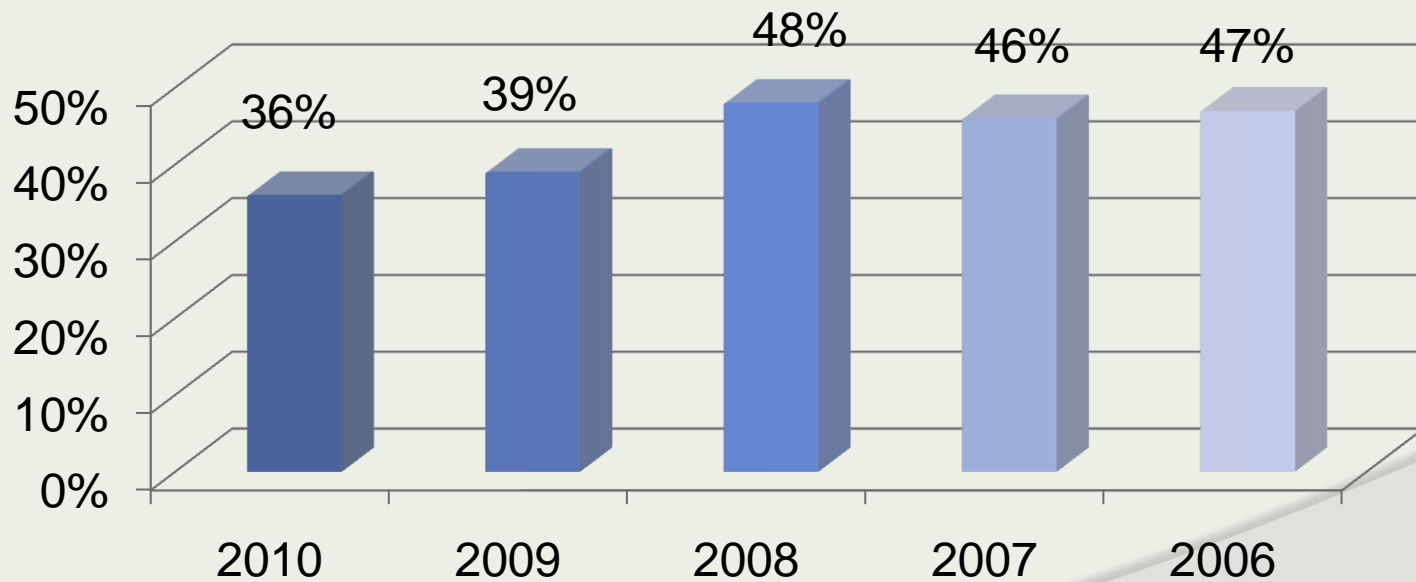

CAREER SURVEY REPORT

2006 - 2010

**Prepared by:
John Paganelli
Director, Career
Services
Fall 2011**

Career Survey Report

- ✘ The Career Services Office conducts an annual survey of the previous year's graduating class to determine the career and employment status of the new graduates.

- ✘ Information is collected regarding
 - + graduates' employment status
 - + the fields and location of employment
 - + the strategies used to secure employment
 - + respondents' opinions about how well Bridgewater prepared them for their current position

Survey and Responses

- Over the last 5 years the response rate has averaged 36 percent.

Employment Status

- Six months to a year after graduating, on average 81 percent of respondents were employed.

Employment Status