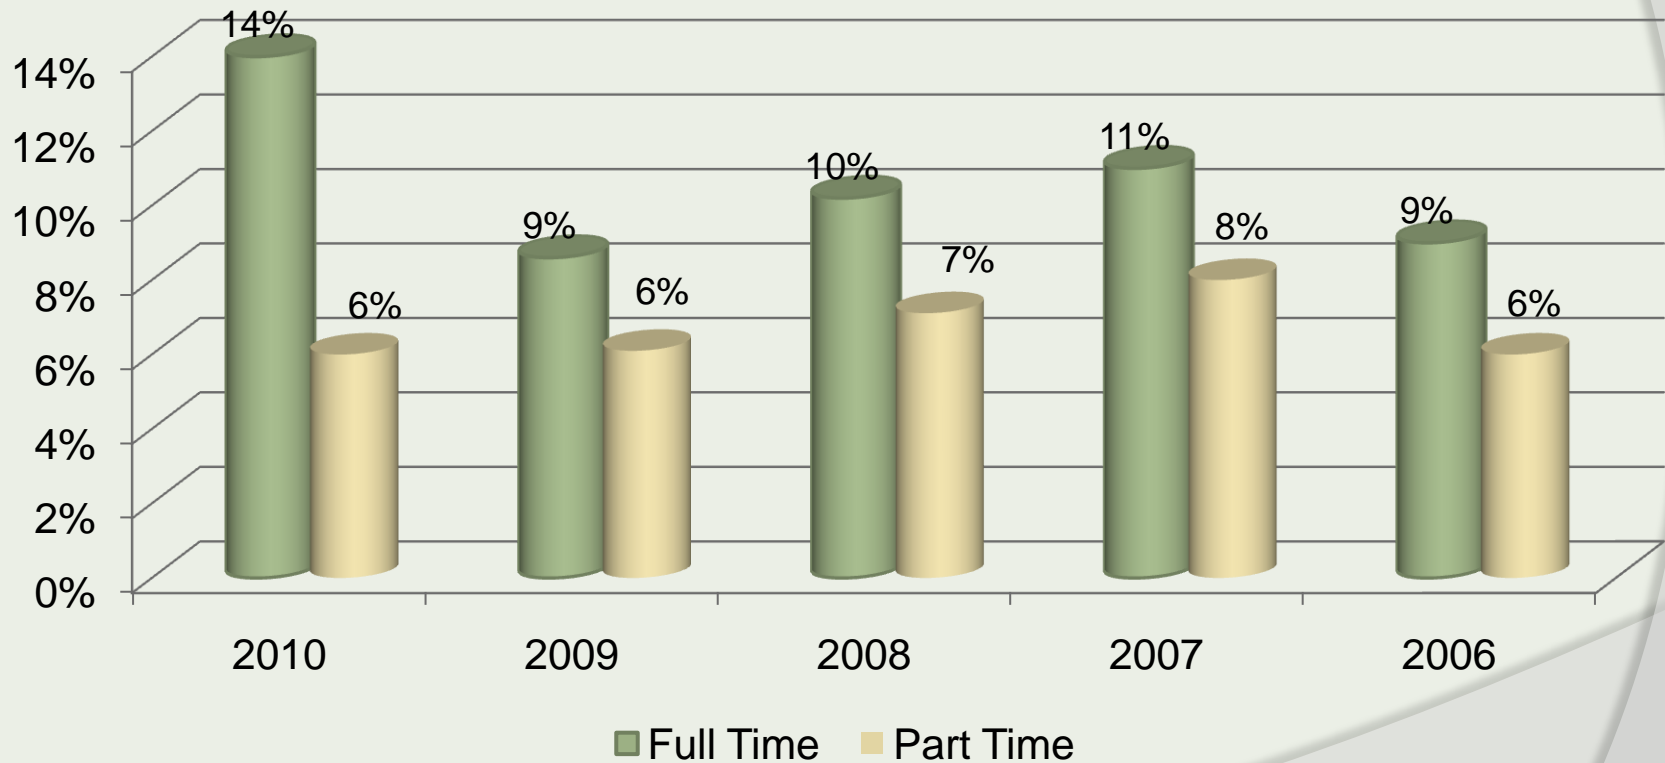

Survey and Responses

- Over the last 5 years the response rate has averaged 36 percent.

Employment Status

- Six months to a year after graduating, on average 81 percent of respondents were employed.

Employment Status

- Full-time and Part-time employment.

Unemployment Status

- Over the last five years the unemployment rate of survey respondents has been higher than the MA average annual unemployment rate as reported by the Bureau of Labor Statistics.

Reasons for Unemployment

- Respondents fell into one of the three follow categories:

Graduate School Enrollment

- Respondents attending graduate school full or part time.

Relationship to Major

- Graduates are asked to identify the degree to which their position was related to their academic major.