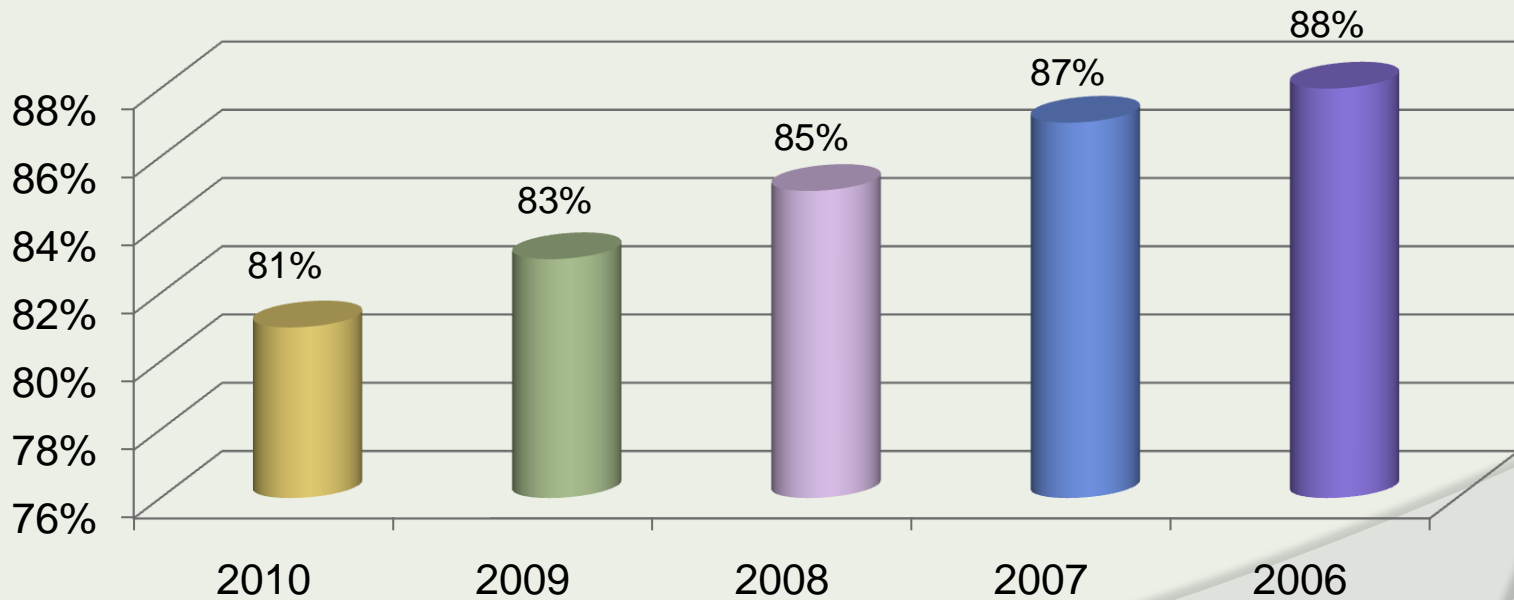

CAREER SURVEY REPORT

2006 - 2010

**Prepared by:
John Paganelli
Director, Career
Services
Fall 2011**

Career Survey Report

- ✘ The Career Services Office conducts an annual survey of the previous year's graduating class to determine the career and employment status of the new graduates.

- ✘ Information is collected regarding
 - + graduates' employment status
 - + the fields and location of employment
 - + the strategies used to secure employment
 - + respondents' opinions about how well Bridgewater prepared them for their current position

Survey and Responses

- Over the last 5 years the response rate has averaged 36 percent.

Employment Status

- Six months to a year after graduating, on average 81 percent of respondents were employed.

Employment Status