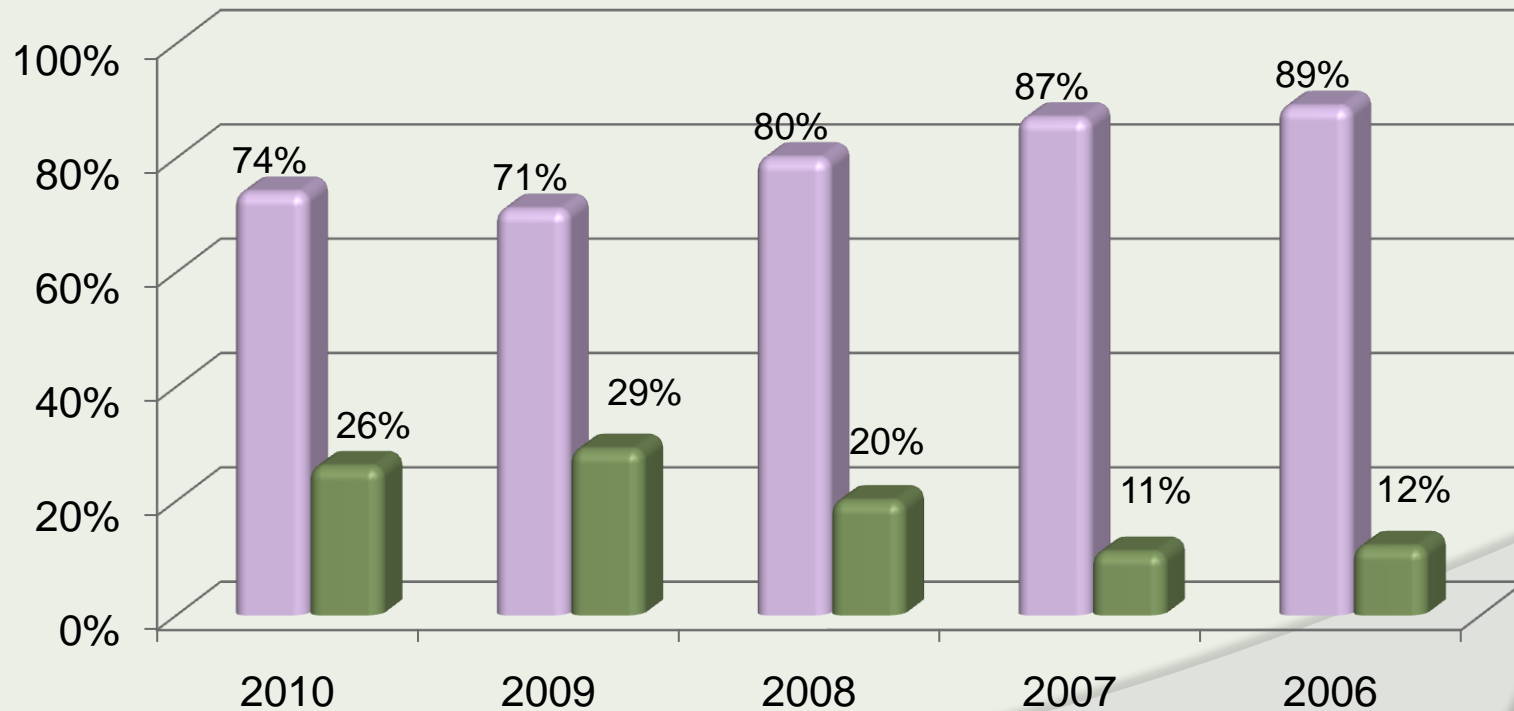

- ✘ Information is collected regarding
 - + graduates' employment status
 - + the fields and location of employment
 - + the strategies used to secure employment
 - + respondents' opinions about how well Bridgewater prepared them for their current position

Survey and Responses

- Over the last 5 years the response rate has averaged 36 percent.

Employment Status

- Six months to a year after graduating, on average 81 percent of respondents were employed.

Employment Status

- Full-time and Part-time employment.

Unemployment Status

- Over the last five years the unemployment rate of survey respondents has been higher than the MA average annual unemployment rate as reported by the Bureau of Labor Statistics.