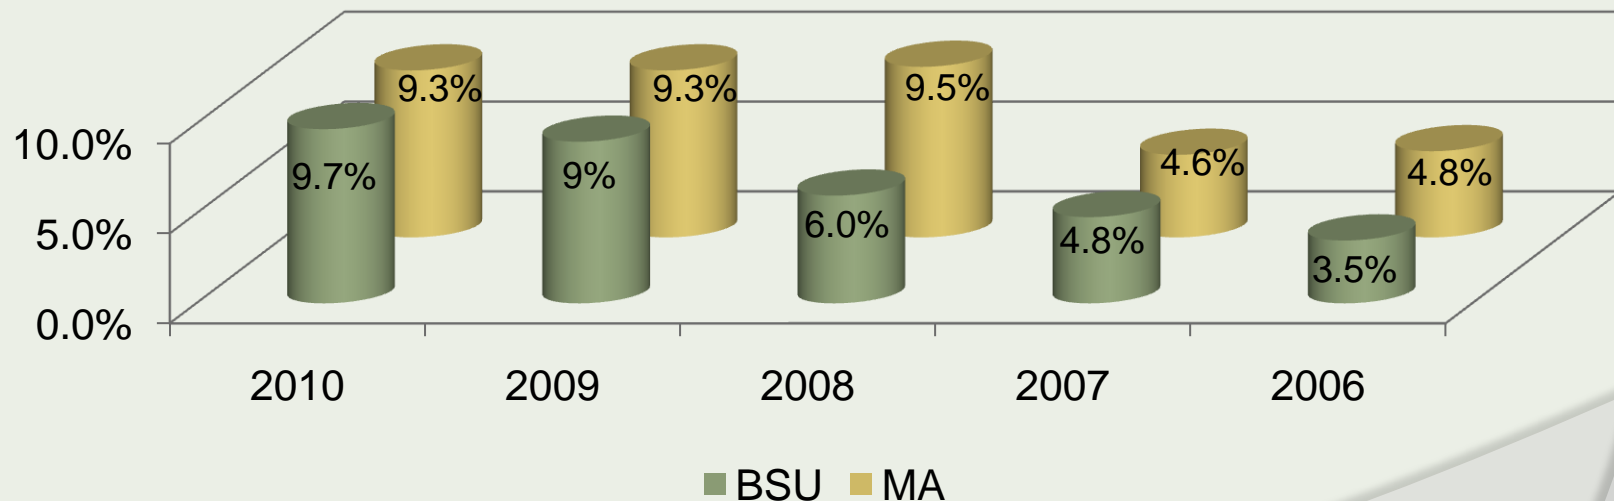

- ✘ Information is collected regarding
 - + graduates' employment status
 - + the fields and location of employment
 - + the strategies used to secure employment
 - + respondents' opinions about how well Bridgewater prepared them for their current position

Survey and Responses

- Over the last 5 years the response rate has averaged 36 percent.

Employment Status

- Six months to a year after graduating, on average 81 percent of respondents were employed.

Employment Status

- Full-time and Part-time employment.

Unemployment Status

- Over the last five years the unemployment rate of survey respondents has been higher than the MA average annual unemployment rate as reported by the Bureau of Labor Statistics.