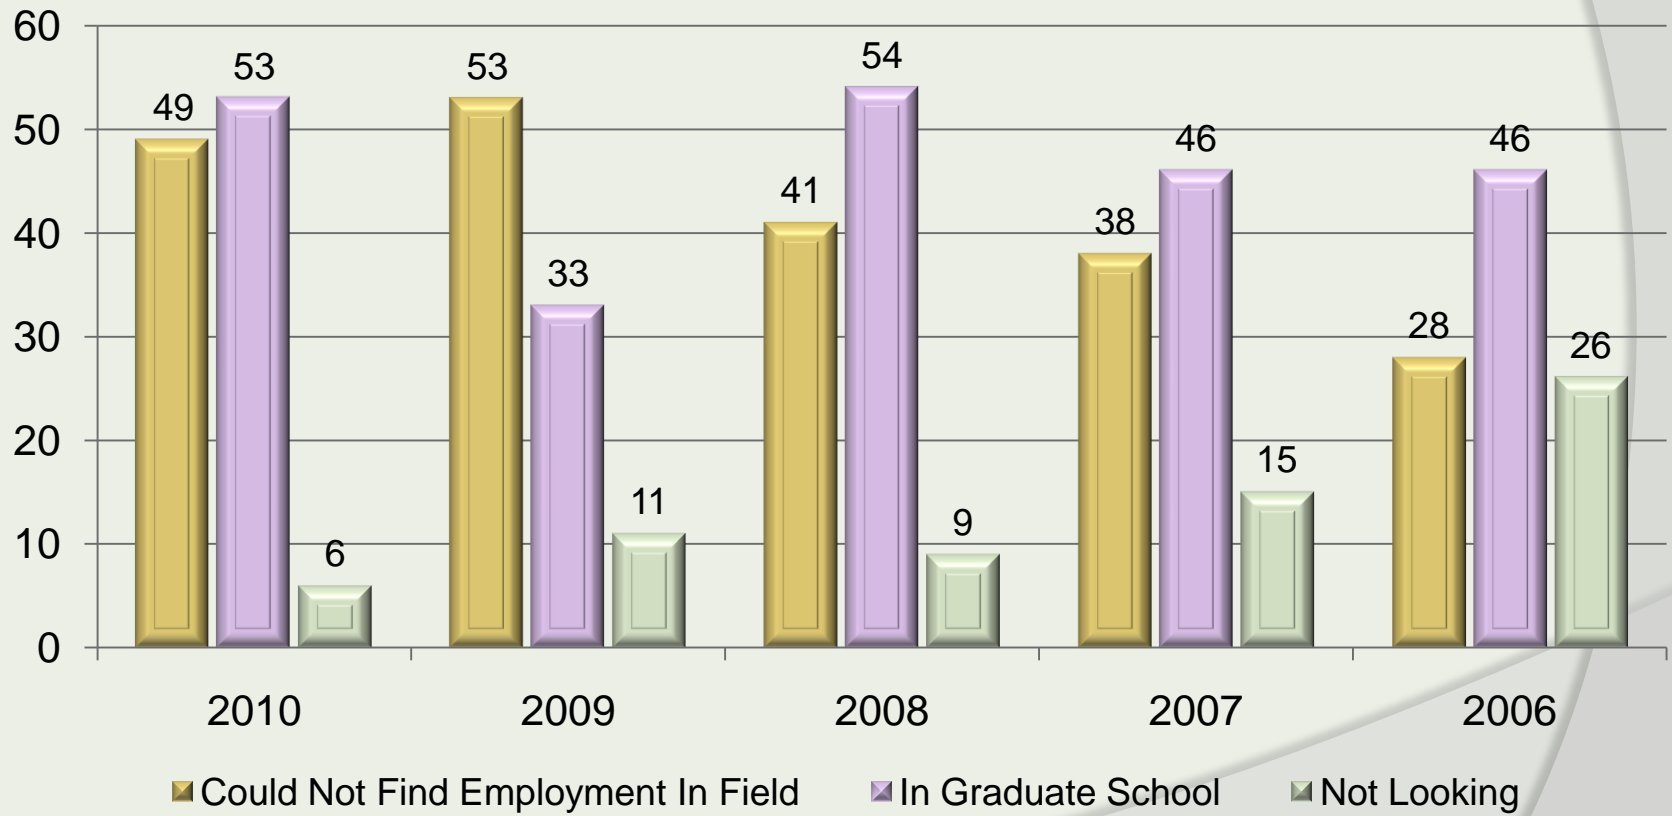

Survey and Responses

- Over the last 5 years the response rate has averaged 36 percent.

Employment Status

- Six months to a year after graduating, on average 81 percent of respondents were employed.

Employment Status

- Full-time and Part-time employment.

Unemployment Status

- Over the last five years the unemployment rate of survey respondents has been higher than the MA average annual unemployment rate as reported by the Bureau of Labor Statistics.

Reasons for Unemployment

- Respondents fell into one of the three follow categories:

Graduate School Enrollment

- Respondents attending graduate school full or part time.

Relationship to Major

- Graduates are asked to identify the degree to which their position was related to their academic major.