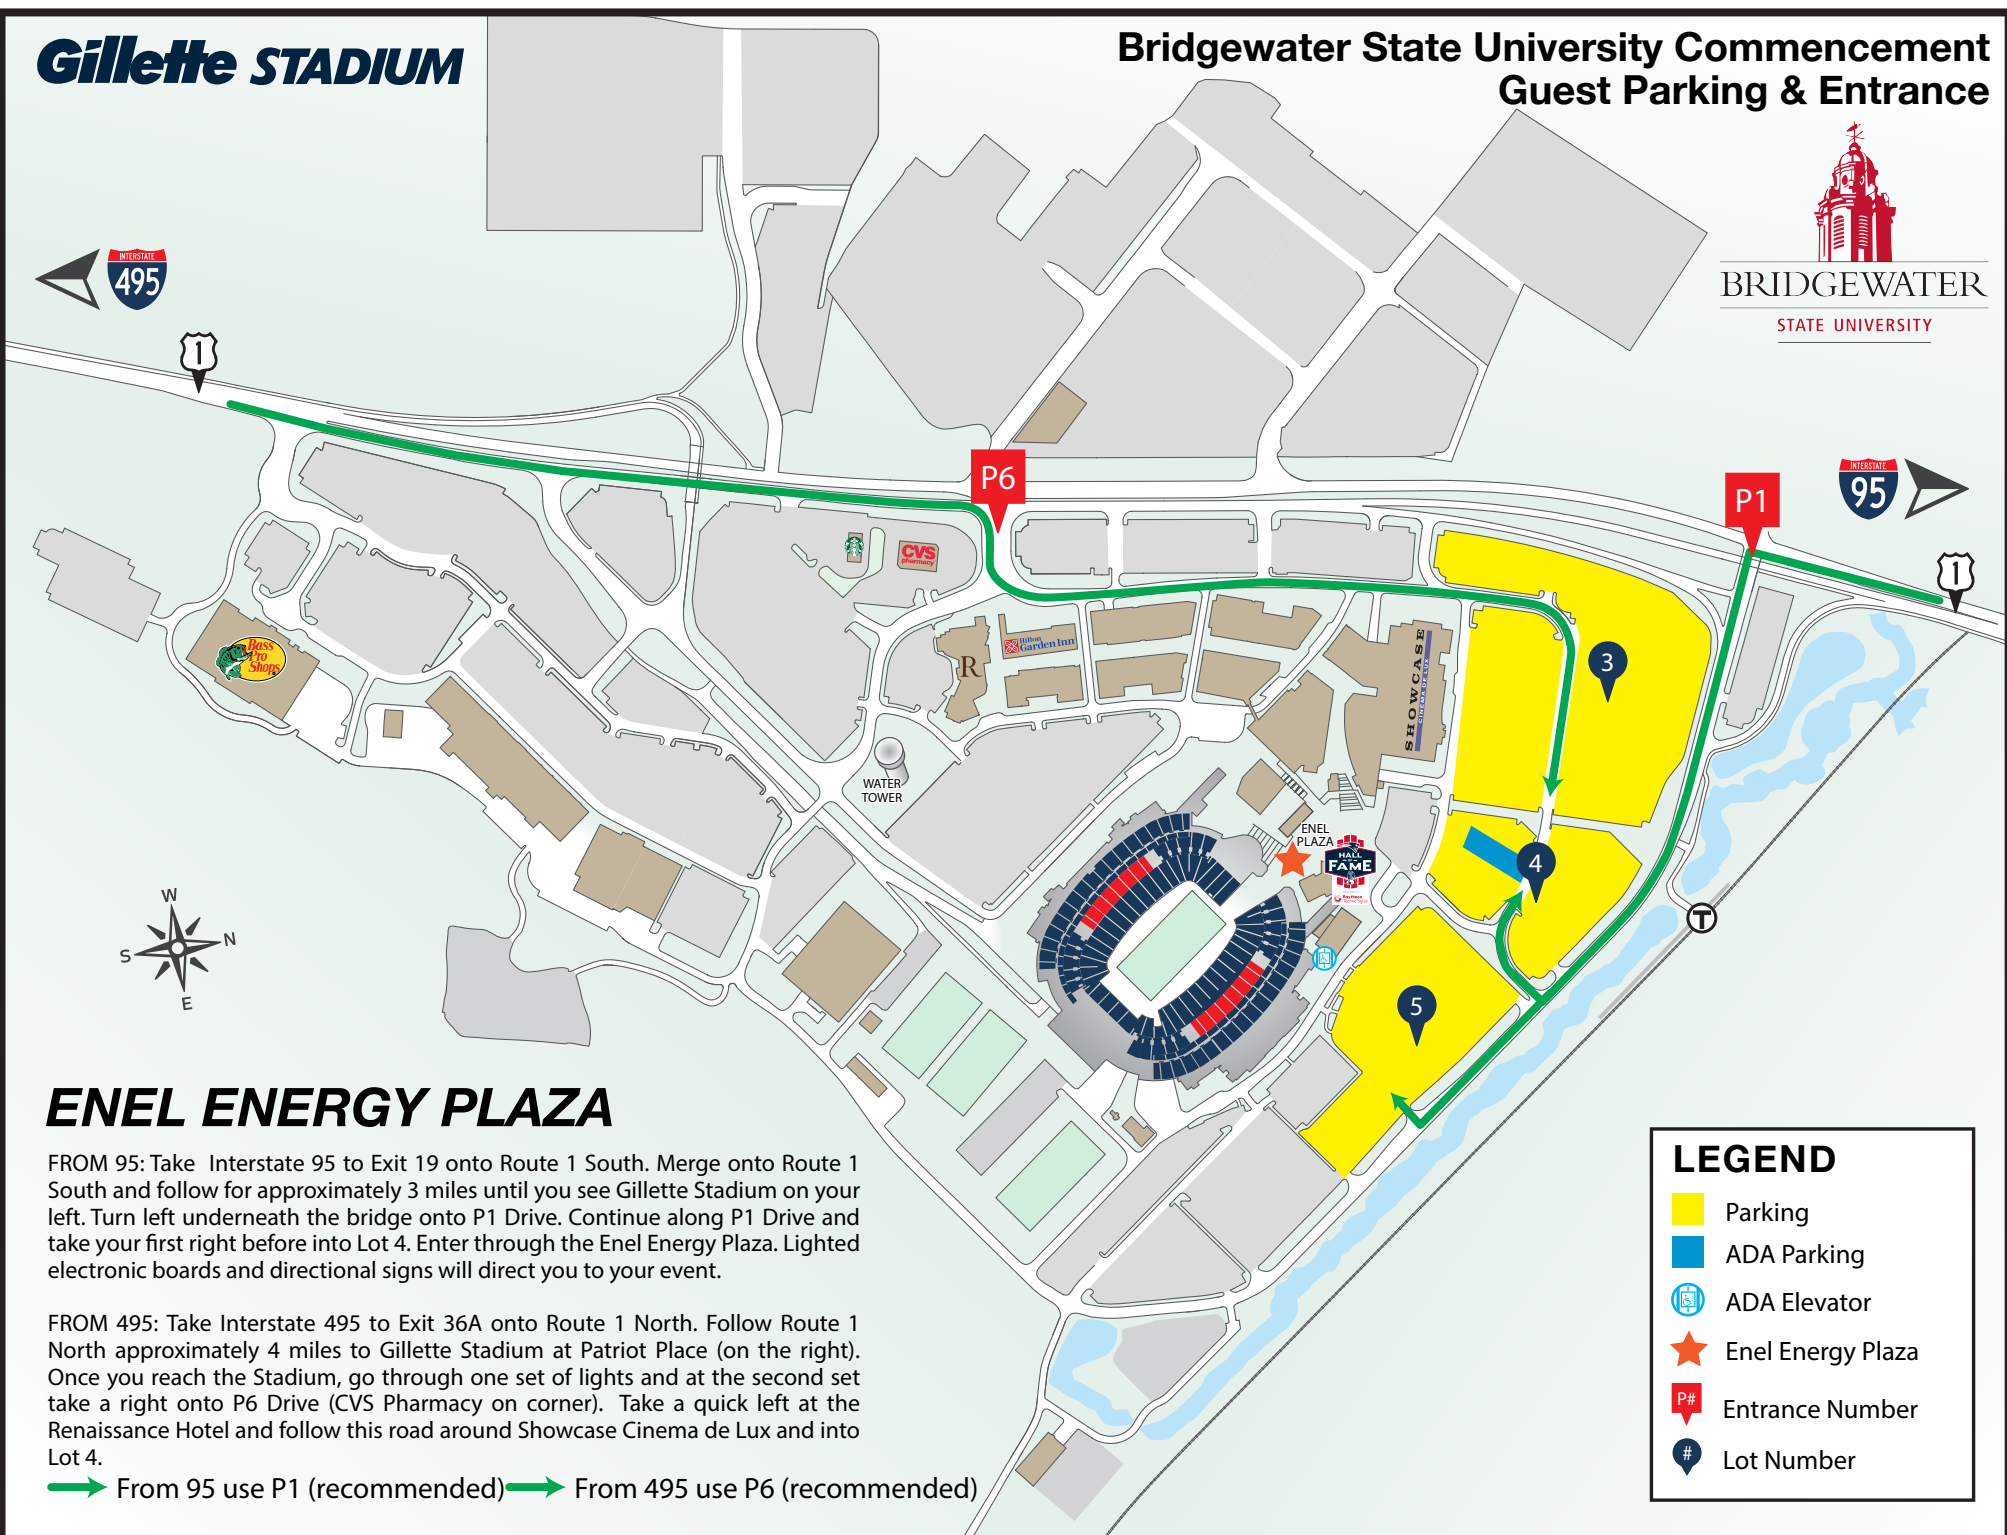

Gillette STADIUM

Bridgewater State University Commencement Guest Parking & Entrance

ENEL ENERGY PLAZA

FROM 95: Take Interstate 95 to Exit 19 onto Route 1 South. Merge onto Route 1 South and follow for approximately 3 miles until you see Gillette Stadium on your left. Turn left underneath the bridge onto P1 Drive. Continue along P1 Drive and take your first right before into Lot 4. Enter through the Enel Energy Plaza. Lighted electronic boards and directional signs will direct you to your event.

FROM 495: Take Interstate 495 to Exit 36A onto Route 1 North. Follow Route 1 North approximately 4 miles to Gillette Stadium at Patriot Place (on the right). Once you reach the Stadium, go through one set of lights and at the second set take a right onto P6 Drive (CVS Pharmacy on corner). Take a quick left at the Renaissance Hotel and follow this road around Showcase Cinema de Lux and into Lot 4.

→ From 95 use P1 (recommended) → From 495 use P6 (recommended)

LEGEND

- Parking
- ADA Parking
- ADA Elevator
- Enel Energy Plaza
- Entrance Number
- Lot Number