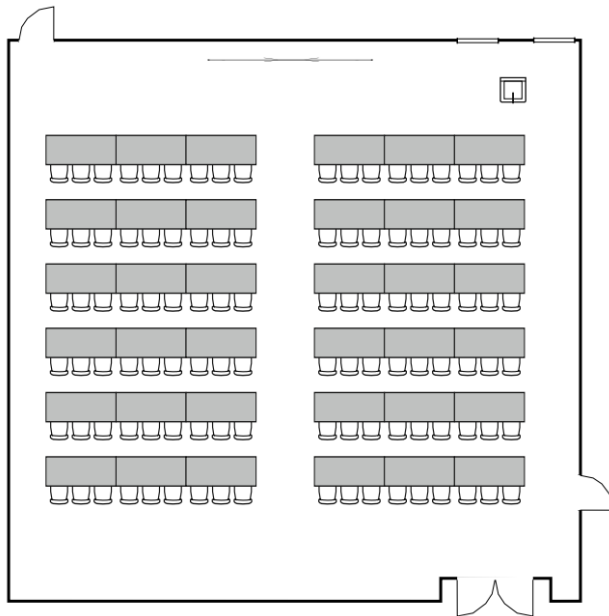

# RSU 208- DEMO ROOM

BANQUET FOR 128

LECTURE FOR 180

SEMINAR FOR 108

HOLLOW SQUARE FOR 60