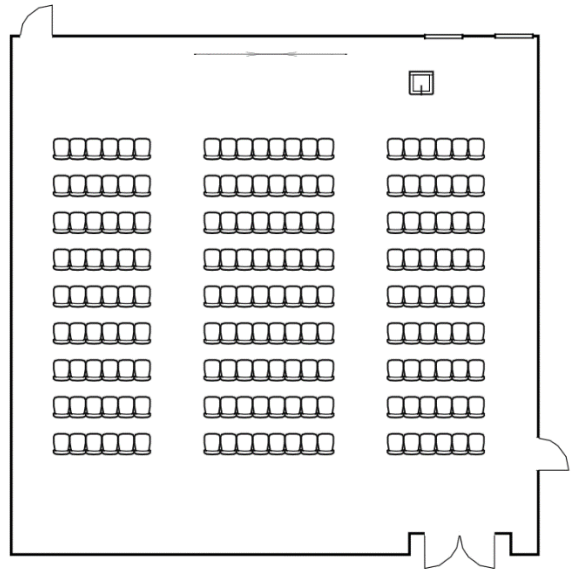

# RSU 208- DEMO ROOM

BANQUET FOR 128

LECTURE FOR 180

SEMINAR FOR 108

HOLLOW SQUARE FOR 60