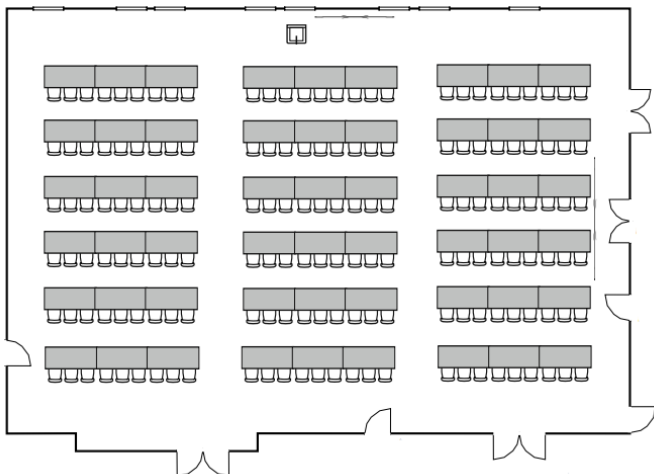

RSU 206A- LARGE BALLROOM

BANQUET FOR 160

LECTURE FOR 250

SEMINAR FOR 162

HOLLOW SQUARE FOR 52