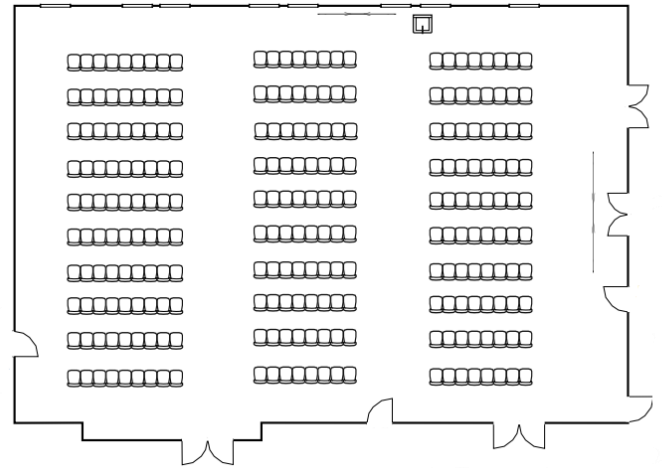

RSU 206A- LARGE BALLROOM

BANQUET FOR 160

LECTURE FOR 250

SEMINAR FOR 162

HOLLOW SQUARE FOR 52