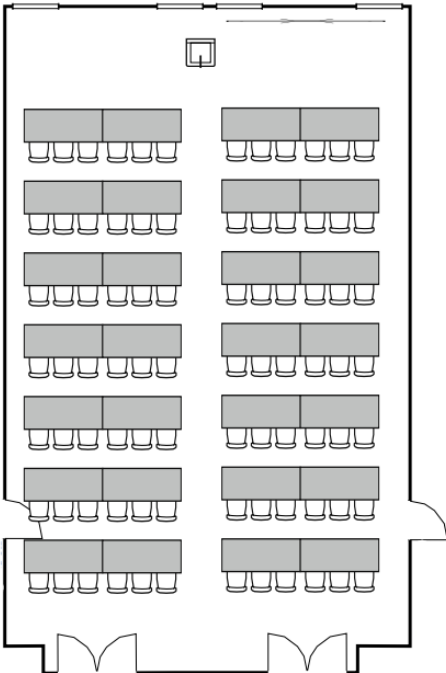

# RSU 206B- SMALL BALLROOM

BANQUET FOR 96

LECTURE FOR 120

SEMINAR FOR 84

HOLLOW SQUARE FOR 40