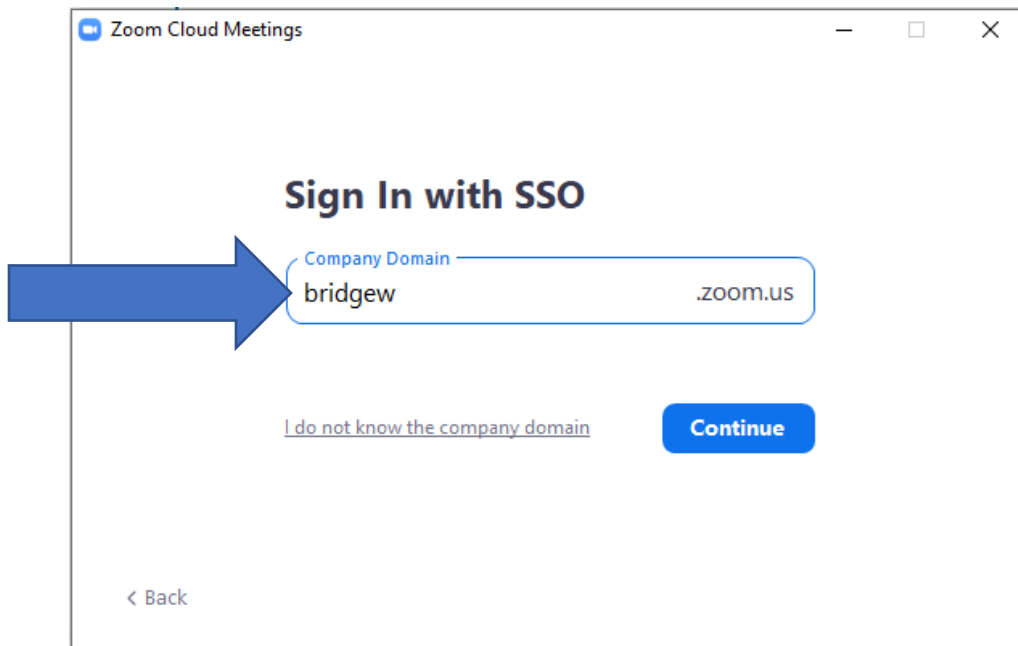

Logging in to your new BSU Zoom account

FROM THE MOBILE APP