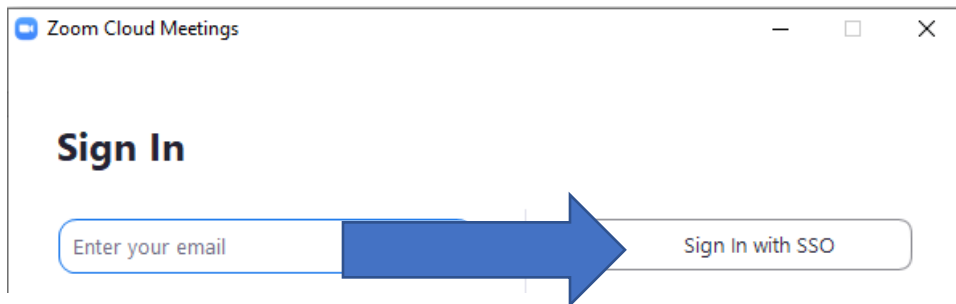

Logging in to your new BSU Zoom account

FROM THE MOBILE APP