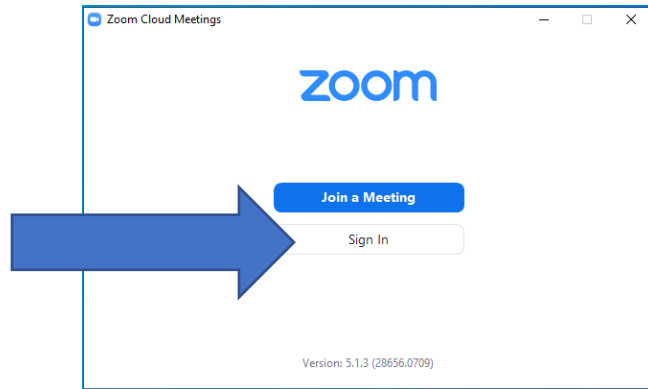

Logging in to your new BSU Zoom account

FROM THE MOBILE APP